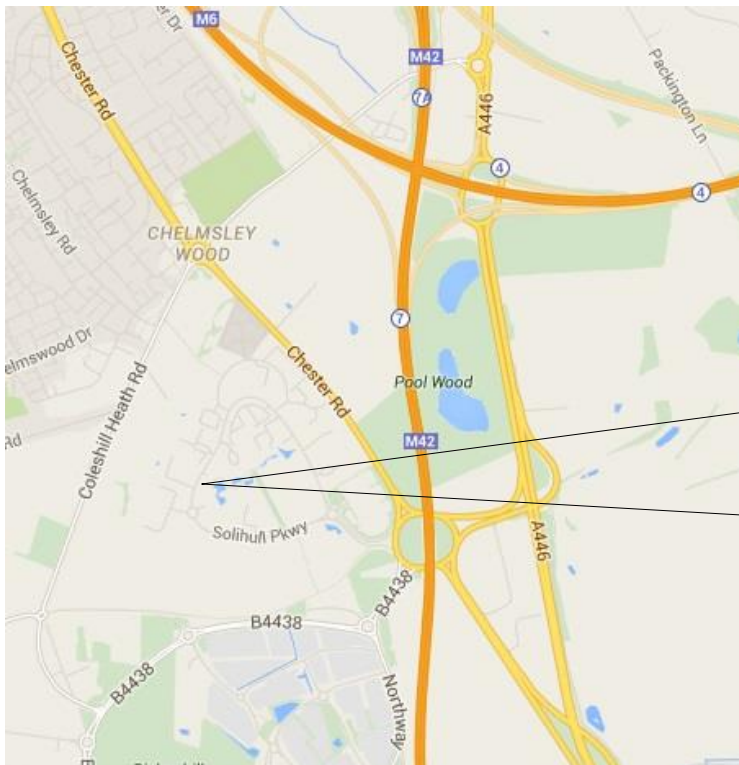

Where are we: Mitsubishi Electric
3140 Park Square
Solihull Parkway
Birmingham Business Park
Birmingham
B37 7YN

Tel: 0121 329 1970
Fax: 0121 329 1971

GPS co-ordinates: 52°46'72"N 1°72'19.3"W

How to find us:

Map data ©2014 Google

From M42 Northbound

Take the A45 (W) exit towards Birmingham (E)/Airport.
Then keep right at the fork and follow signs for A45/Coventry (S&W).
At the roundabout take the 1st exit onto South Way.
Continue onto Pendigo Way, then take the 1st exit and stay on Pendigo Way.
At the roundabout continue straight onto Northway, then take the 3rd exit to stay on Northway.
Take the 3rd exit onto B4438 and then take the 1st exit onto Solihull Parkway.
Continue on Solihull Parkway and destination will be on your right.

From M6 Westbound

At junction 4 take the A446/M42 S towards M5/Birmingham S.
Keep left to stay on Exit 4 and follow signs for A446/Lichfield.
At the roundabout take the 1st exit onto Stonebridge Rd/A446.
At the roundabout take the 3rd exit onto Solihull Parkway.
Continue on Solihull Parkway, destination will be on your right.