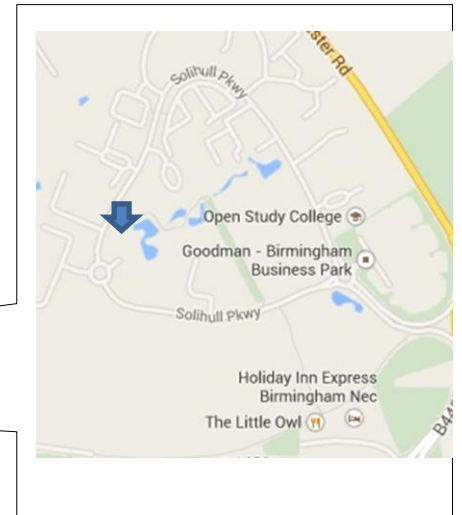

Where are we: Mitsubishi Electric
3140 Park Square
Solihull Parkway
Birmingham Business Park
Birmingham
B37 7YN

Tel: 0121 329 1970
Fax: 0121 329 1971

GPS co-ordinates: 52°46'72"N 1°72'19.3"W

How to find us:

Map data ©2014 Google

From M42 Northbound

Take the A45 (W) exit towards Birmingham (E)/Airport.
Then keep right at the fork and follow signs for A45/Coventry (S&W).
At the roundabout take the 1st exit onto South Way.
Continue onto Pendigo Way, then take the 1st exit and stay on Pendigo Way.
At the roundabout continue straight onto Northway, then take the 3rd exit to stay on Northway.
Take the 3rd exit onto B4438 and then take the 1st exit onto Solihull Parkway.
Continue on Solihull Parkway and destination will be on your right.

From M6 Westbound

At junction 4 take the A446/M42 S towards M5/Birmingham S.
Keep left to stay on Exit 4 and follow signs for A446/Lichfield.
At the roundabout take the 1st exit onto Stonebridge Rd/A446.
At the roundabout take the 3rd exit onto Solihull Parkway.
Continue on Solihull Parkway, destination will be on your right.