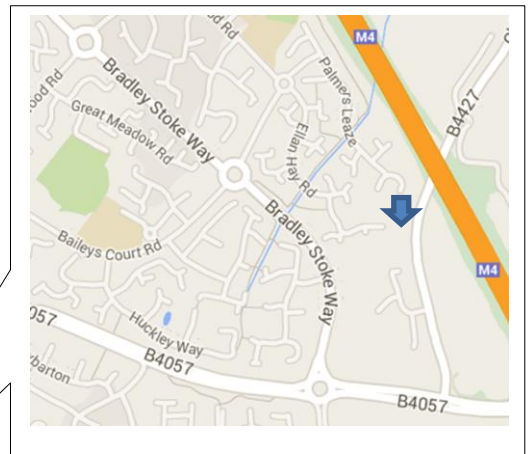

Where are we: Mitsubishi Electric
Unit 7 & 8, Vantage Court
Office Park
Old Gloucester Road,
Hambrook
Bristol
BS16 1FX

Tel: 01454 202050
Fax: 01454 202900

GPS co-ordinates: 51°31'27.1"N 2°31'44.4"W

How to find us:

Please note the business park is new and not yet showing on google maps. Access is from the B4427 Old Gloucester Road

Map data @2014 google

From M5

From the M5 junction 16, join the A38 Gloucester Road towards Filton
At the first roundabout turn left onto Bradley Stoke Way
Go straight over the next 4 roundabouts
At the next roundabout turn left onto the B4057 Winterbourne Road
Take the first left onto the B4427 Old Gloucester Road
Take the second left into Vantage Court