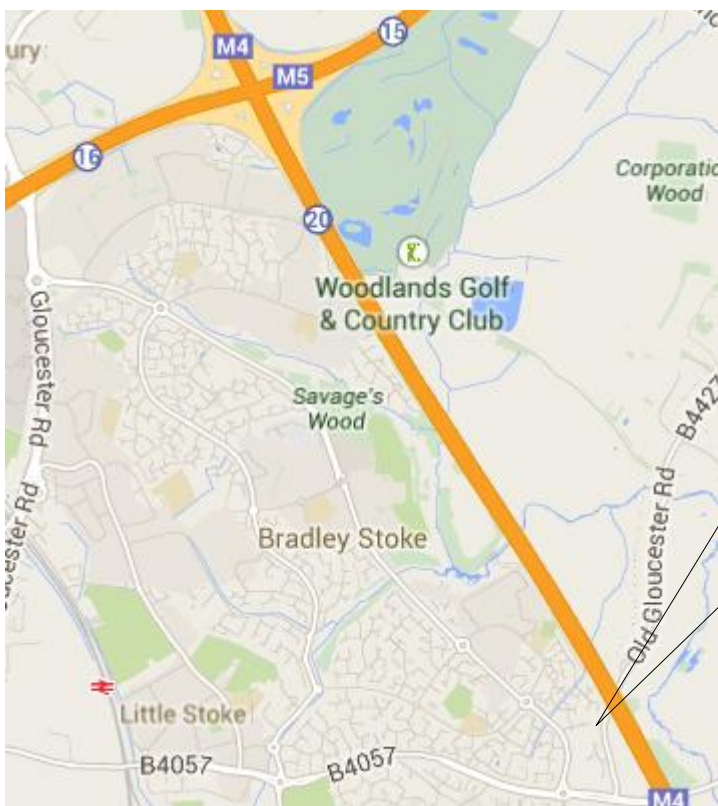

Where are we: Mitsubishi Electric
Unit 7 & 8, Vantage Court
Office Park
Old Gloucester Road,
Hambrook
Bristol
BS16 1FX

Tel: 01454 202050
Fax: 01454 202900

GPS co-ordinates: 51°31'27.1"N 2°31'44.4"W

How to find us:

Please note the business park is new and not yet showing on google maps. Access is from the B4427 Old Gloucester Road

Map data @2014 google

From M5

From the M5 junction 16, join the A38 Gloucester Road towards Filton
At the first roundabout turn left onto Bradley Stoke Way
Go straight over the next 4 roundabouts
At the next roundabout turn left onto the B4057 Winterbourne Road
Take the first left onto the B4427 Old Gloucester Road
Take the second left into Vantage Court