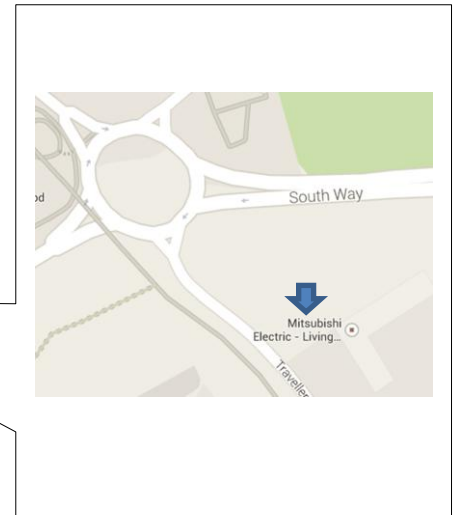

Where are we: Mitsubishi Electric
Travellers Lane
Hatfield
Hertfordshire
AL10 8XB

Tel: 01707 282880
Fax: 01707 278674

GPS co-ordinates: 51°44'40.6"N 0°13'19.1"W

How to find us:

Map data ©2014 Google

From M25 / Northbound A1(M)

Leave the M25 at junction 23 (South Mimms) for the A1(M), signposted Hatfield (Northbound)
Head north and exit at junction 2
At the roundabout, go straight over towards Welham Green
At the next roundabout take the fourth exit
The office is on your left

Nearest train station: Hatfield