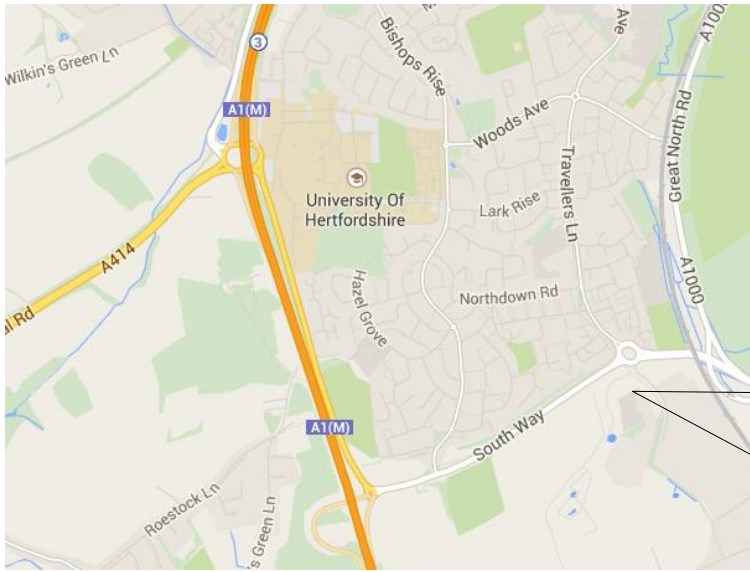

Where are we: Mitsubishi Electric
Travellers Lane
Hatfield
Hertfordshire
AL10 8XB

Tel: 01707 282880
Fax: 01707 278674

GPS co-ordinates: 51°44'40.6"N 0°13'19.1"W

How to find us:

Map data ©2014 Google

From M25 / Northbound A1(M)

Leave the M25 at junction 23 (South Mimms) for the A1(M), signposted Hatfield (Northbound)
Head north and exit at junction 2
At the roundabout, go straight over towards Welham Green
At the next roundabout take the fourth exit
The office is on your left

Nearest train station: Hatfield