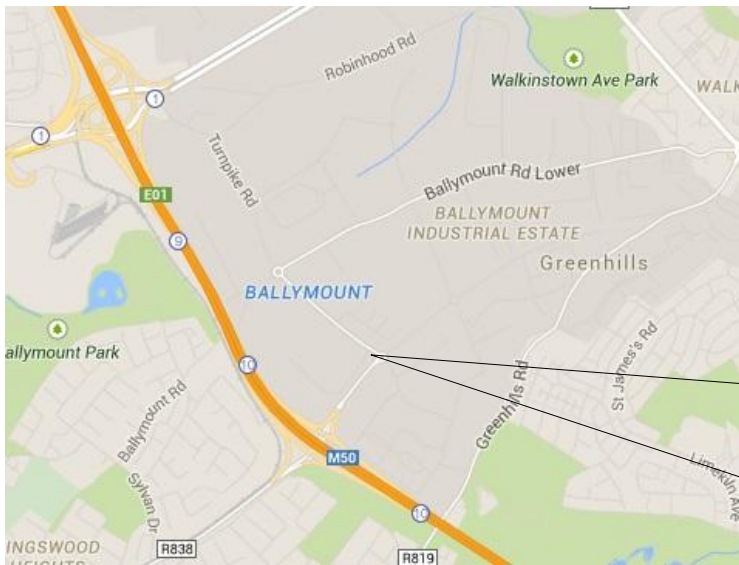

Where are we: Mitsubishi Electric
Westgate Business Park
Ballymount
Dublin 24
Ireland

Tel: (01)419 8800 International code: (003531)

GPS co-ordinates: 53°31'04.3"N 6°35'38.9"W

How to find us:

Map data ©2014 google

From City Hall

Head towards Parliament St on Dame St/R137
Turn left onto Nicholas St/R137
Turn right onto Dean St/R110
Take 2nd left onto St Lukes Ave/R110
Turn left into Walkinstown Rd/R819
At the roundabout take the 4th exit onto Ballymount Rd Lower
At the next roundabout take the 1st exit onto Ballymount Road Upper
The office is on the right.

From M50 southbound

At junction 10 take the R838 exit to Ballymount.
Turn left onto Ballymount Rd Upper.
The office is on your left

From Dublin Airport

Leave the airport and head towards the M1.
At the roundabout take the 2nd exit onto the M1 ramp towards City Centre/M50.
Keep right at the fork and follow signs for City Centre/Dublin Port and merge onto M1.
Keep left at the fork and continue on E01, follow signs for Southbound/Port.
At junction 10 take the R838 exit to Ballymount.
Turn left onto Ballymount Rd Upper.
The office is on your left