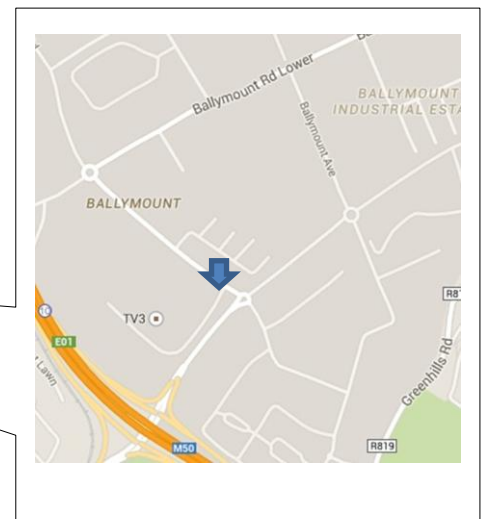

Where are we: Mitsubishi Electric
Westgate Business Park
Ballymount
Dublin 24
Ireland

Tel: (01)419 8800 International code: (003531)

GPS co-ordinates: 53°31'04.3"N 6°35'38.9"W

How to find us:

Map data ©2014 google

From City Hall

Head towards Parliament St on Dame St/R137
Turn left onto Nicholas St/R137
Turn right onto Dean St/R110
Take 2nd left onto St Lukes Ave/R110
Turn left into Walkinstown Rd/R819
At the roundabout take the 4th exit onto Ballymount Rd Lower
At the next roundabout take the 1st exit onto Ballymount Road Upper
The office is on the right.

From M50 southbound

At junction 10 take the R838 exit to Ballymount.
Turn left onto Ballymount Rd Upper.
The office is on your left

From Dublin Airport

Leave the airport and head towards the M1.
At the roundabout take the 2nd exit onto the M1 ramp towards City Centre/M50.
Keep right at the fork and follow signs for City Centre/Dublin Port and merge onto M1.
Keep left at the fork and continue on E01, follow signs for Southbound/Port.
At junction 10 take the R838 exit to Ballymount.
Turn left onto Ballymount Rd Upper.
The office is on your left