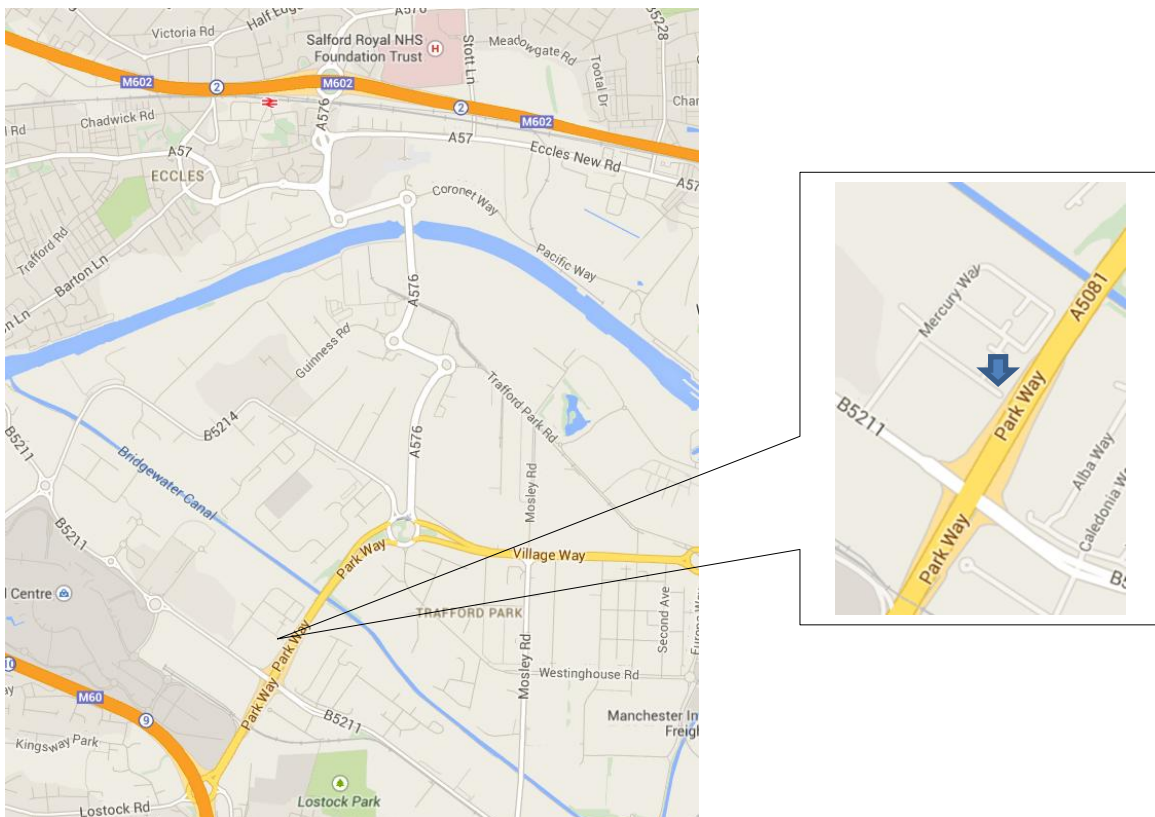

Where are we: Mitsubishi Electric
Unit 12
Mercury Park
Mercury Way
Trafford Park
Manchester
M41 7LY

Tel: 0161 866 6060
Fax: 0161 866 6081

GPS co-ordinates: 53°27'54.0"N 2°19'58.1"W

How to find us:

Map data @2014 google

From M60

Leave the M60 at junction 9 (signed Trafford Park & Trafford Centre, A5081)
Join the A5081 Park Way
Leave the A5081 at the next junction and turn left onto the B5211 Barton Dock Road
Turn right onto Mercury Way
The office is on your right

From M602

Leave the M602 at junction 2 and join the A576 (signed Eccles Town Centre)
Continue on the A576 until the roundabout with the A5081 Park Way
Join the A5081 and then at the next junction
Turn right onto the B5211 Barton Dock Road
Turn right onto Mercury Way
The office is on your right