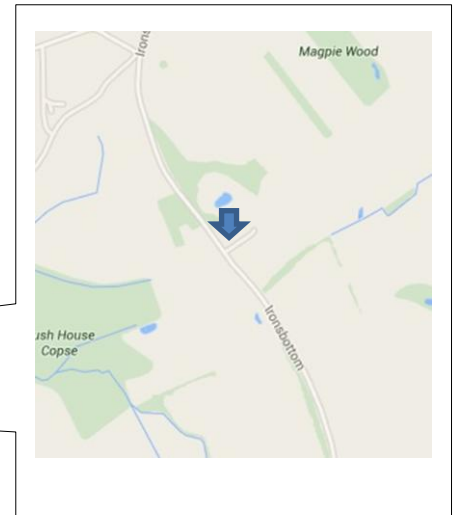

Where are we: Mitsubishi Electric
Wolvers Home Farm
Ironsbottom
Sidlow
Reigate
RH2 8QG

Tel: 01737 387170
Fax: 01737 387189

GPS co-ordinates: 51°19'36.7"N 0°21'30.7"W

How to find us:

Map data ©2014 Google

From Reigate Station

Turn left out of the station on Holmesdale Rd to London Rd/A217
Turn left on London Rd/A217 and continue to Castlefield Rd/A25
Turn right onto Church St/A25
Turn left onto Bancroft Rd/A217
Turn left onto Bell St/A217
Turn right onto Ironsbottom
Continue on Ironsbottom
The office is on the left

From Gatwick Airport

From Departures Rd head towards Northway
At the roundabout take the 2nd exit onto the A23 ramp to Crawley/Redhill
At the roundabout take the 2nd exit onto A217
At the next roundabout take the 2nd exit into Reigate Rd/A217
Slight left toward Horse Hill
Continue onto Horse Hill and Ironsbottom
The office is on your right